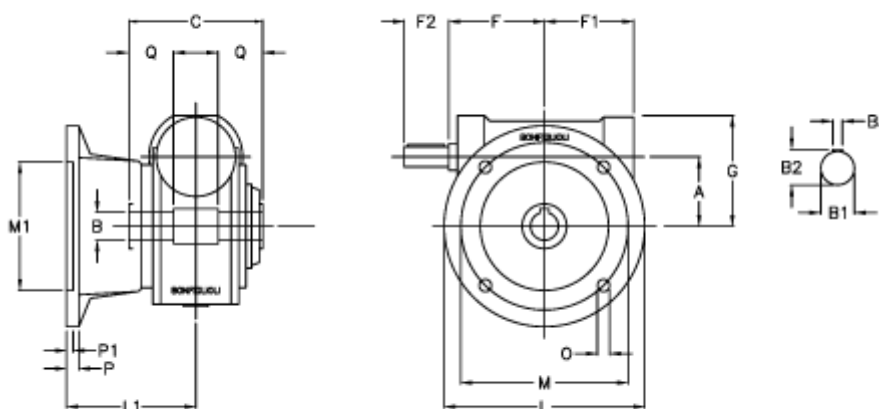

# Data Sheet

Article number: 3901130056400

Description: Worm gear with solid input shaft  
VF 130F-56-HS

## Measures

a	= 130.0	F1 = 154	P = 20
B	= 45	F2 = 60	P1 = 18
B1	= 30	g = 195	Q = 52.5
B2	= 33.0	L = 310	
B3	= 8	L1 = 245.0	
C	= 165	m = 220	
Description	= VF 130F-xx-HS	M1 = 191	
F	= 160.0	O = 16.0	